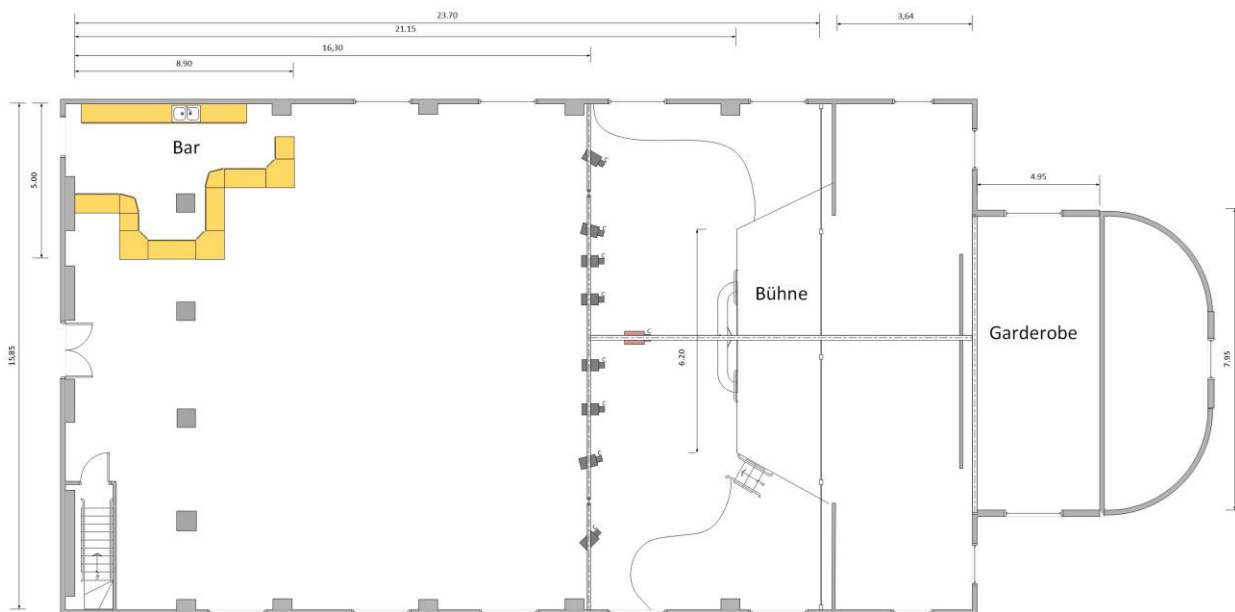

## Theatre

Size: 430 m<sup>2</sup> (incl. stage)

Contact and additional information for banquets, conferences and congresses:  
F&B department, [events@laudinella.ch](mailto:events@laudinella.ch), +41 81 836 06 10